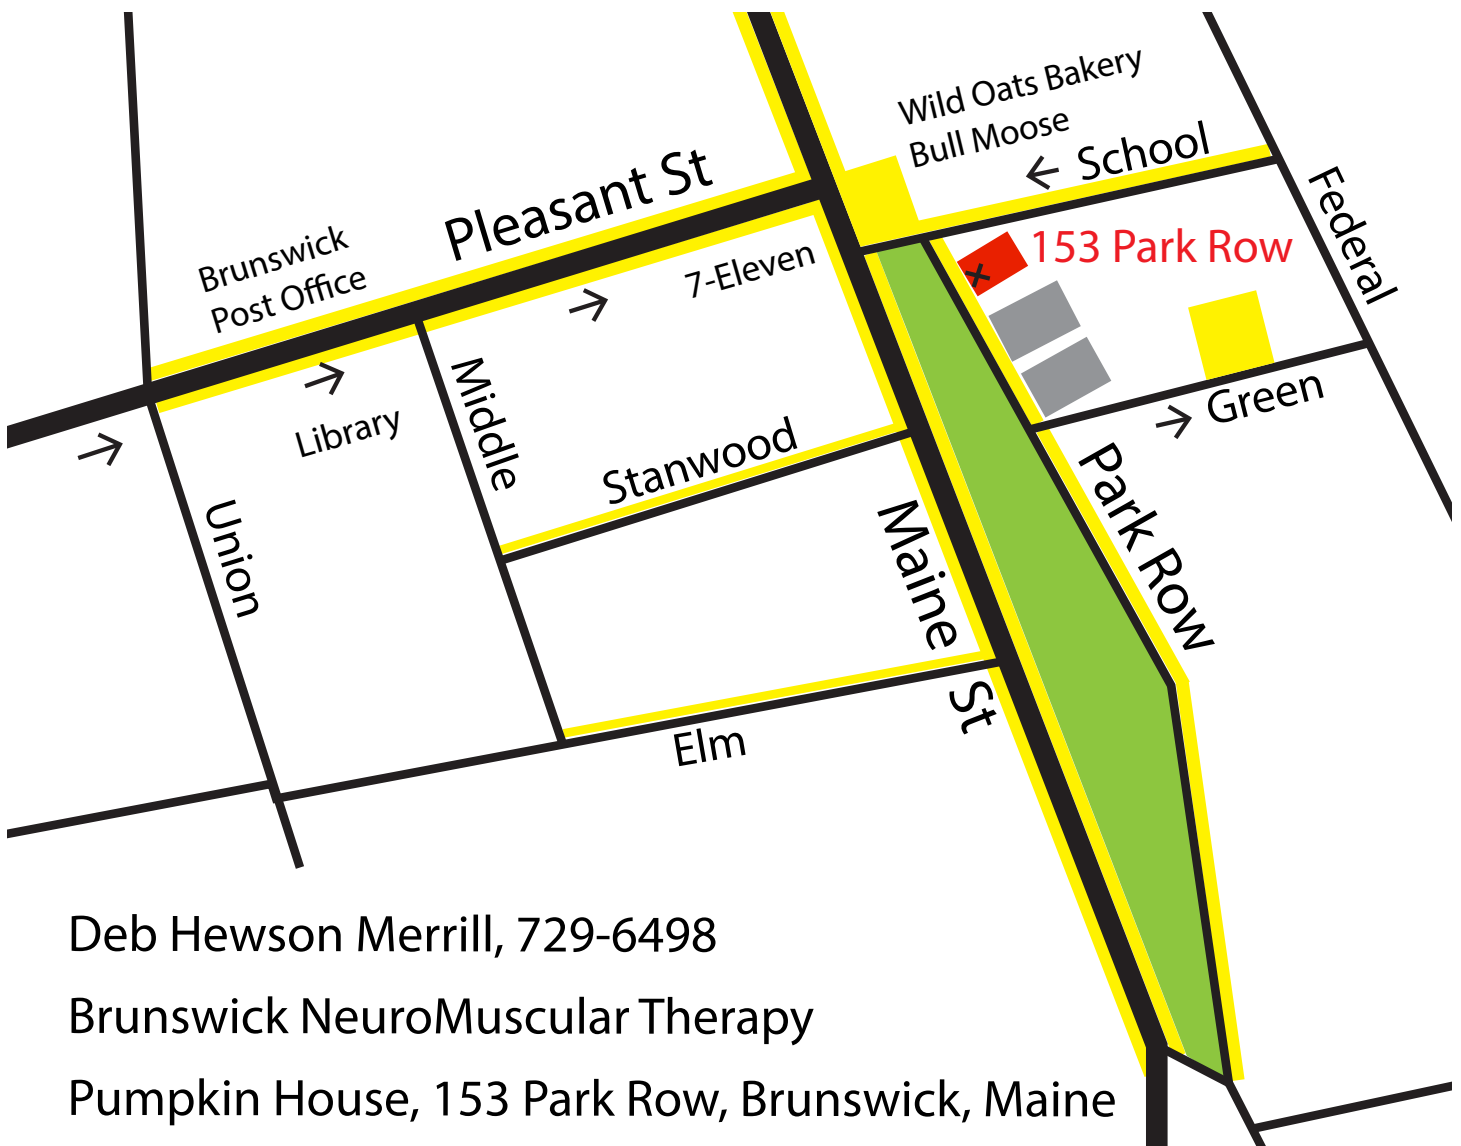

Deb Merrill
Brunswick NeuroMuscular Therapy
153B Park Row
Brunswick ME 04011
207.729.6498
deb@happymuscles.com

Directions from Route 295:

Take Route 295 to Exit 28, Brunswick.
Continue straight on Pleasant Street all the way to Maine Street, about 2 miles.
You will see the big clock of the Tontine Mall straight ahead, and the orange Pumpkin House to the right, on Park Row.

Parking is available in areas shown in yellow on the map below. On Park Row, be sure to park **with** the flow of traffic - they ticket! Enter through the front door, or on the right side of the building.

Deb Hewson Merrill, 729-6498
Brunswick NeuroMuscular Therapy
Pumpkin House, 153 Park Row, Brunswick, Maine